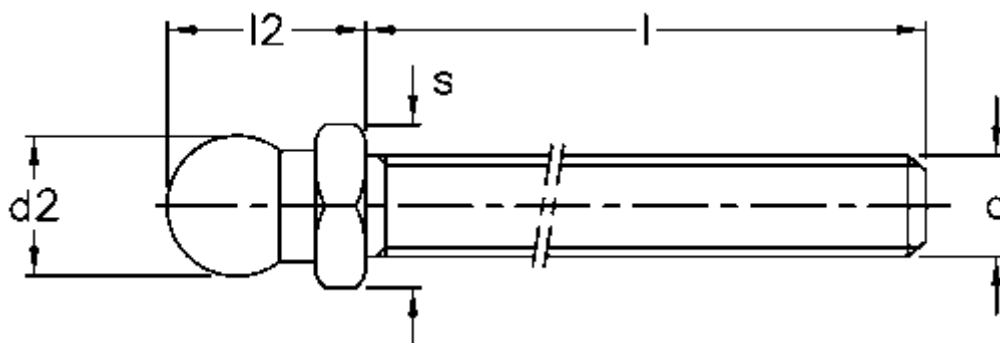

Article number: 2310322625

Description: E+G Threaded stem, SST Stainless steel  
SM-SST-24-M16x98

## Measures

$d = M16$

$d_2 = 23.9$

$l = 98$

$l_2 = 37$

$s = 24$